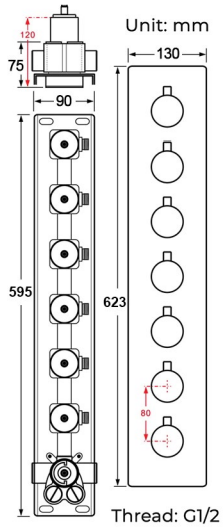

LED MATTE BLACK PHONE CONTROLLED THERMOSTATIC RECESSED CEILING MOUNT MUSICAL LUXURIOUS RAINFALL SHOWER SYSTEM WITH HAND SHOWER AND 6 JETTED BODY SPRAYS SPECIFICATIONS

- Shower Panel /Hose Material: 304 Stainless Steel
- Shower Head Size: 900*300 mm
- Showerheads Install: Embedded Ceiling Mounted
- Concealed Mixer Install: Wall-Mounted
- LED Shower Head Functions: Rainfall, Waterfall, Mist, Water Column
- Water Pressure: 0.3 MPA
- Water Flow: 16L/min~28L/min
- Shower Accessories Material: Brass
- LED Light: Need to Connect Power
- LED Light Color: 64 Color
- Shower Hose Length: 1.5M
- AC: 100-265V 50/60Hz
- Music: Need Bluetooth

Product shown is only for installation display purpose

All dimensions and specifications are nominal and may vary. Use actual products for accuracy in critical situations.

Shower Mixer

Product shown is only for installation display purpose

Hand Shower

Flow Rate: 2.0 GPM / 7.6 LPM

Shower Mixer Connections

Body Jet

FEATURES

- Material: Brass
- Base Plate Height: 5-1/8"
- Base Plate Width: 5-1/8"
- Jet Surface Area: 3-1/8"
- Surface Depth: 1/4"
- Adjustment Angle: 5°
- Male NPT Connection: 1/2"
- Maximum Flow Rate: 2.5 GPM (9.5L/min) max @ 80 psi