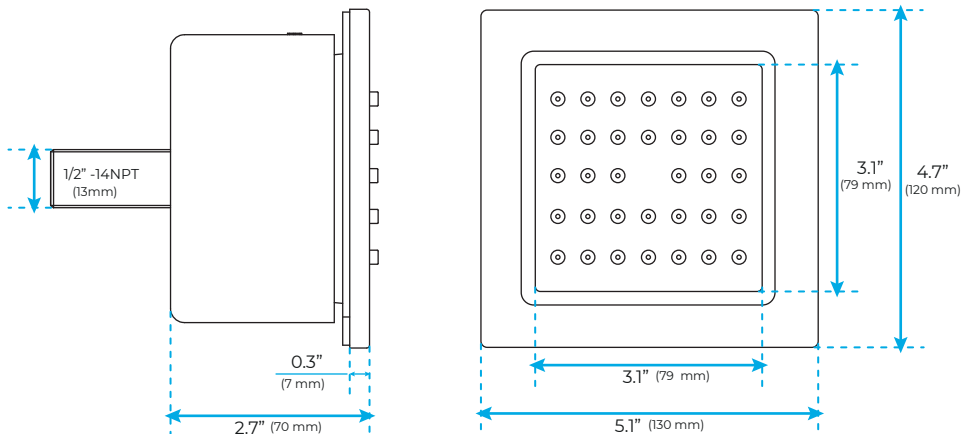

LED MATTE BLACK PHONE CONTROLLED THERMOSTATIC RECESSED CEILING MOUNT MUSICAL LUXURIOUS RAINFALL SHOWER SYSTEM WITH HAND SHOWER AND 6 JETTED BODY SPRAYS SPECIFICATIONS

- Shower Panel /Hose Material: 304 Stainless Steel
- Shower Head Size: 900*300 mm
- Showerheads Install: Embedded Ceiling Mounted
- Concealed Mixer Install: Wall-Mounted
- LED Shower Head Functions: Rainfall, Waterfall, Mist, Water Column
- Water Pressure: 0.3 MPA
- Water Flow: 16L/min~28L/min
- Shower Accessories Material: Brass
- LED Light: Need to Connect Power
- LED Light Color: 64 Color
- Shower Hose Length: 1.5M
- AC: 100-265V 50/60Hz
- Music: Need Bluetooth

Product shown is only for installation display purpose

All dimensions and specifications are nominal and may vary. Use actual products for accuracy in critical situations.

Shower Mixer

Product shown is only for installation display purpose

Hand Shower

Flow Rate: 2.0 GPM / 7.6 LPM

Shower Mixer Connections

Body Jet

FEATURES

- Material: Brass
- Base Plate Height: 5-1/8"
- Base Plate Width: 5-1/8"
- Jet Surface Area: 3-1/8"
- Surface Depth: 1/4"
- Adjustment Angle: 5°
- Male NPT Connection: 1/2"
- Maximum Flow Rate: 2.5 GPM (9.5L/min) max @ 80 psi