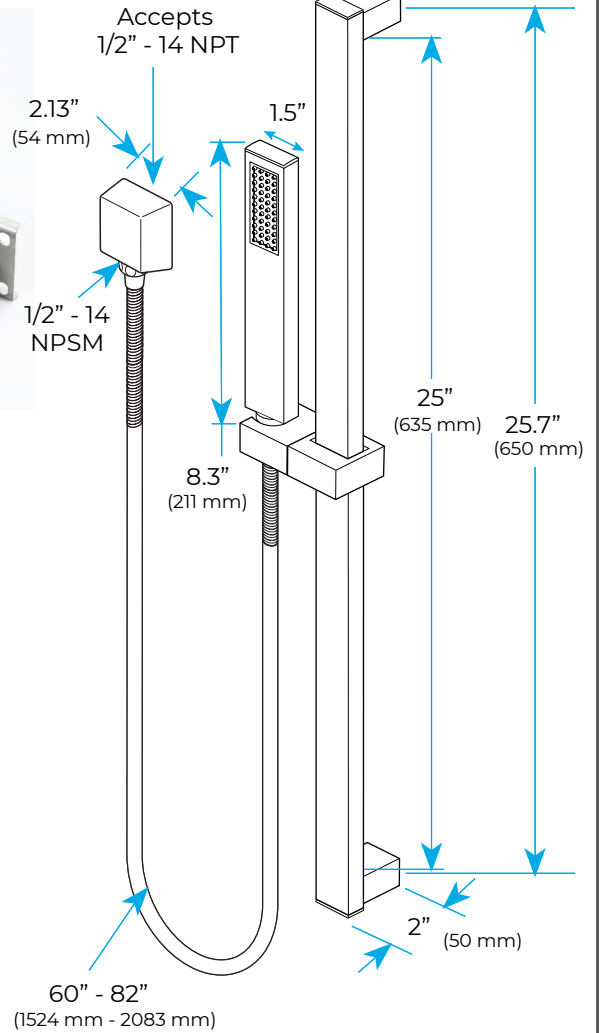

LED MATTE BLACK PHONE CONTROLLED THERMOSTATIC RECESSED CEILING MOUNT MUSICAL LUXURIOUS RAINFALL SHOWER SYSTEM WITH HAND SHOWER AND 6 JETTED BODY SPRAYS SPECIFICATIONS

- Shower Panel /Hose Material: 304 Stainless Steel
- Shower Head Size: 900*300 mm
- Showerheads Install: Embedded Ceiling Mounted
- Concealed Mixer Install: Wall-Mounted
- LED Shower Head Functions: Rainfall, Waterfall, Mist, Water Column
- Water Pressure: 0.3 MPA
- Water Flow: 16L/min~28L/min
- Shower Accessories Material: Brass
- LED Light: Need to Connect Power
- LED Light Color: 64 Color
- Shower Hose Length: 1.5M
- AC: 100-265V 50/60Hz
- Music: Need Bluetooth

Product shown is only for installation display purpose

All dimensions and specifications are nominal and may vary. Use actual products for accuracy in critical situations.

Shower Mixer

Product shown is only for installation display purpose

Hand Shower

Flow Rate: 2.0 GPM / 7.6 LPM

Shower Mixer Connections

Body Jet

FEATURES

- Material: Brass
- Base Plate Height: 5-1/8"
- Base Plate Width: 5-1/8"
- Jet Surface Area: 3-1/8"
- Surface Depth: 1/4"
- Adjustment Angle: 5°
- Male NPT Connection: 1/2"
- Maximum Flow Rate: 2.5 GPM (9.5L/min) max @ 80 psi