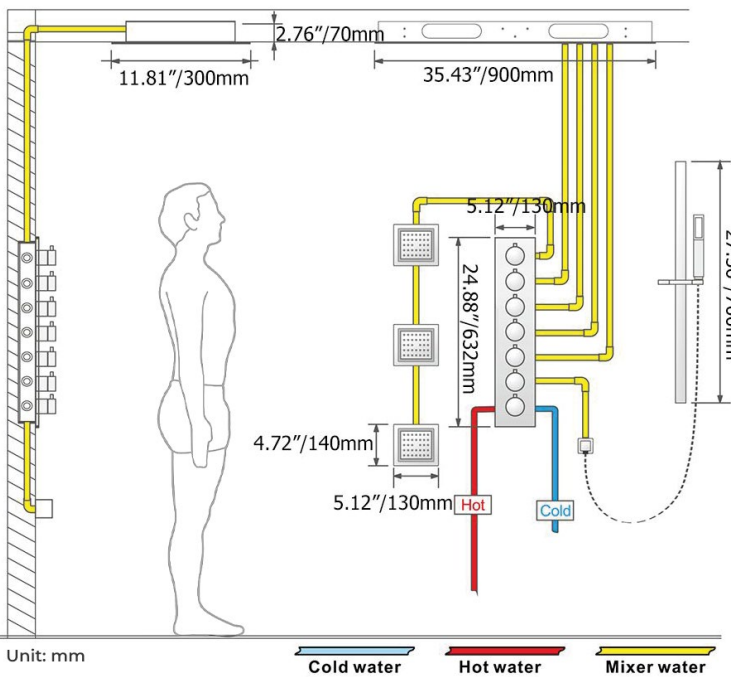

LED MATTE BLACK PHONE CONTROLLED THERMOSTATIC RECESSED CEILING MOUNT MUSICAL LUXURIOUS RAINFALL SHOWER SYSTEM WITH HAND SHOWER AND 6 JETTED BODY SPRAYS SPECIFICATIONS

- Shower Panel /Hose Material: 304 Stainless Steel
- Shower Head Size: 900*300 mm
- Showerheads Install: Embedded Ceiling Mounted
- Concealed Mixer Install: Wall-Mounted
- LED Shower Head Functions: Rainfall, Waterfall, Mist, Water Column
- Water Pressure: 0.3 MPA
- Water Flow: 16L/min~28L/min
- Shower Accessories Material: Brass
- LED Light: Need to Connect Power
- LED Light Color: 64 Color
- Shower Hose Length: 1.5M
- AC: 100-265V 50/60Hz
- Music: Need Bluetooth

Product shown is only for installation display purpose

All dimensions and specifications are nominal and may vary. Use actual products for accuracy in critical situations.

Shower Mixer

Product shown is only for installation display purpose

Hand Shower

Flow Rate: 2.0 GPM / 7.6 LPM

Shower Mixer Connections

Body Jet

FEATURES

- Material: Brass
- Base Plate Height: 5-1/8"
- Base Plate Width: 5-1/8"
- Jet Surface Area: 3-1/8"
- Surface Depth: 1/4"
- Adjustment Angle: 5°
- Male NPT Connection: 1/2"
- Maximum Flow Rate: 2.5 GPM (9.5L/min) max @ 80 psi