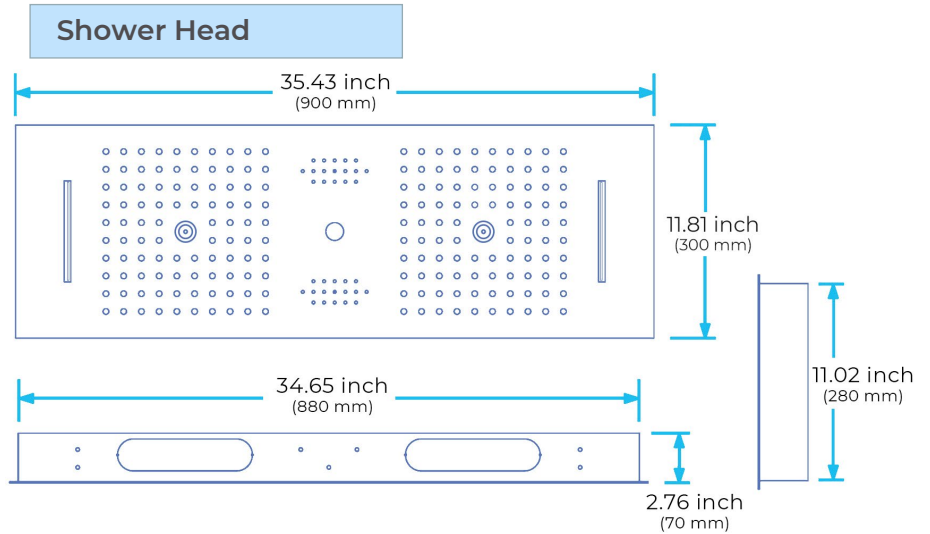

LED MATTE BLACK PHONE CONTROLLED THERMOSTATIC RECESSED CEILING MOUNT MUSICAL LUXURIOUS RAINFALL SHOWER SYSTEM WITH HAND SHOWER AND 6 JETTED BODY SPRAYS SPECIFICATIONS

- Shower Panel /Hose Material: 304 Stainless Steel
- Shower Head Size: 900*300 mm
- Showerheads Install: Embedded Ceiling Mounted
- Concealed Mixer Install: Wall-Mounted
- LED Shower Head Functions: Rainfall, Waterfall, Mist, Water Column
- Water Pressure: 0.3 MPA
- Water Flow: 16L/min~28L/min
- Shower Accessories Material: Brass
- LED Light: Need to Connect Power
- LED Light Color: 64 Color
- Shower Hose Length: 1.5M
- AC: 100-265V 50/60Hz
- Music: Need Bluetooth

Product shown is only for installation display purpose

All dimensions and specifications are nominal and may vary. Use actual products for accuracy in critical situations.

Shower Mixer

Product shown is only for installation display purpose

Hand Shower

Flow Rate: 2.0 GPM / 7.6 LPM

Shower Mixer Connections

Body Jet

FEATURES

- Material: Brass
- Base Plate Height: 5-1/8"
- Base Plate Width: 5-1/8"
- Jet Surface Area: 3-1/8"
- Surface Depth: 1/4"
- Adjustment Angle: 5°
- Male NPT Connection: 1/2"
- Maximum Flow Rate: 2.5 GPM (9.5L/min) max @ 80 psi